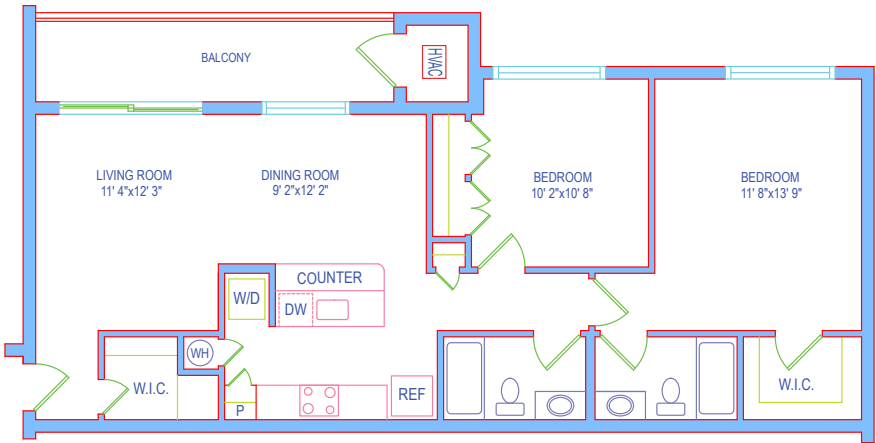

BUILDINGS 11100-10  
RESIDENCE 2A

920 SQUARE FEET

Building # \_\_\_\_\_

Level \_\_\_\_\_

11100-11110 Cavalier Ct.  
Fairfax, VA 22030  
703.273.4907  
Fax 703.273.8414

CavalierCourt@RentDittmar.com  
www.RentDittmar.com