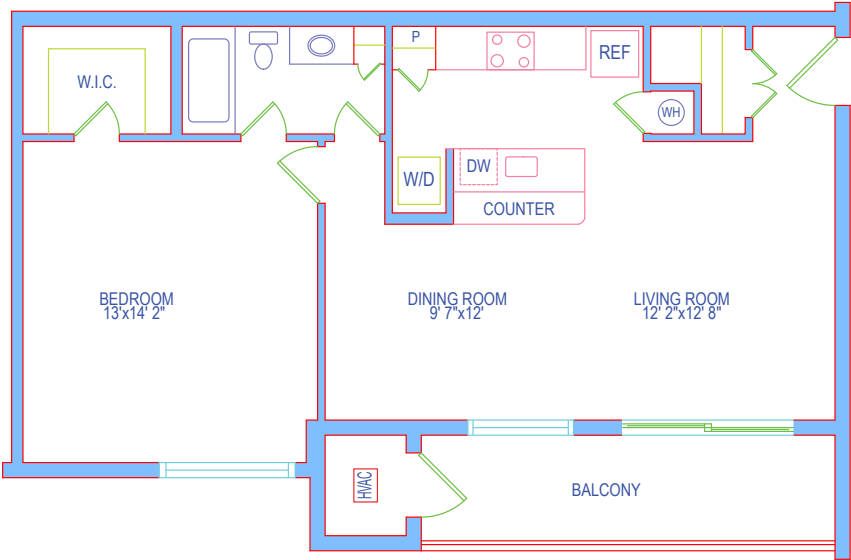

BUILDINGS 11100-10  
RESIDENCE 1A

700 SQUARE FEET

Building # \_\_\_\_\_

Level \_\_\_\_\_

11100-11110 Cavalier Ct.  
Fairfax, VA 22030  
703.273.4907  
Fax 703.273.8414

CavalierCourt@RentDittmar.com  
www.RentDittmar.com