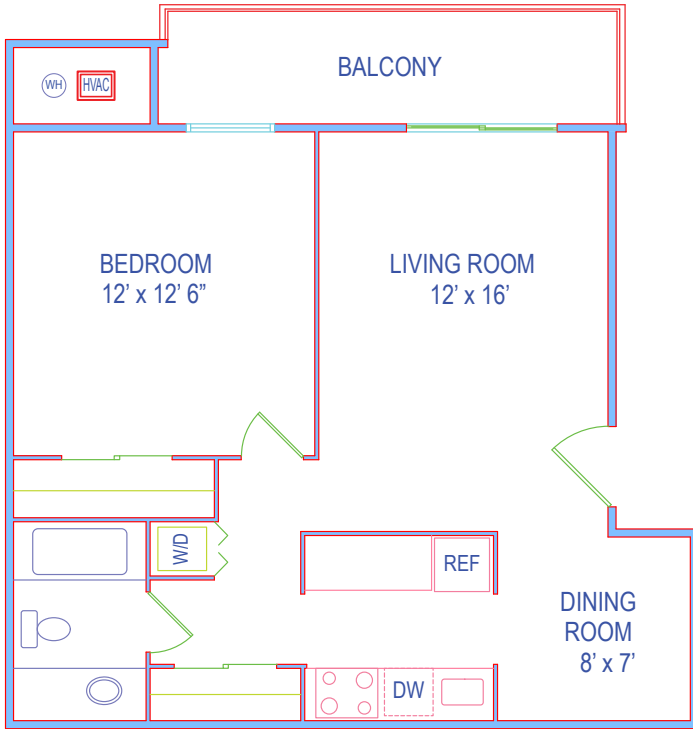

BUILDINGS 5543,5547  
RESIDENCE 1A

620 SQUARE FEET

Building # \_\_\_\_\_

Level \_\_\_\_\_

5543-5551 Columbia Pike  
Arlington, VA 22204  
703.820.7876  
Fax 703.820.3419

BartonPlace@RentDittmar.com  
www.RentDittmar.com