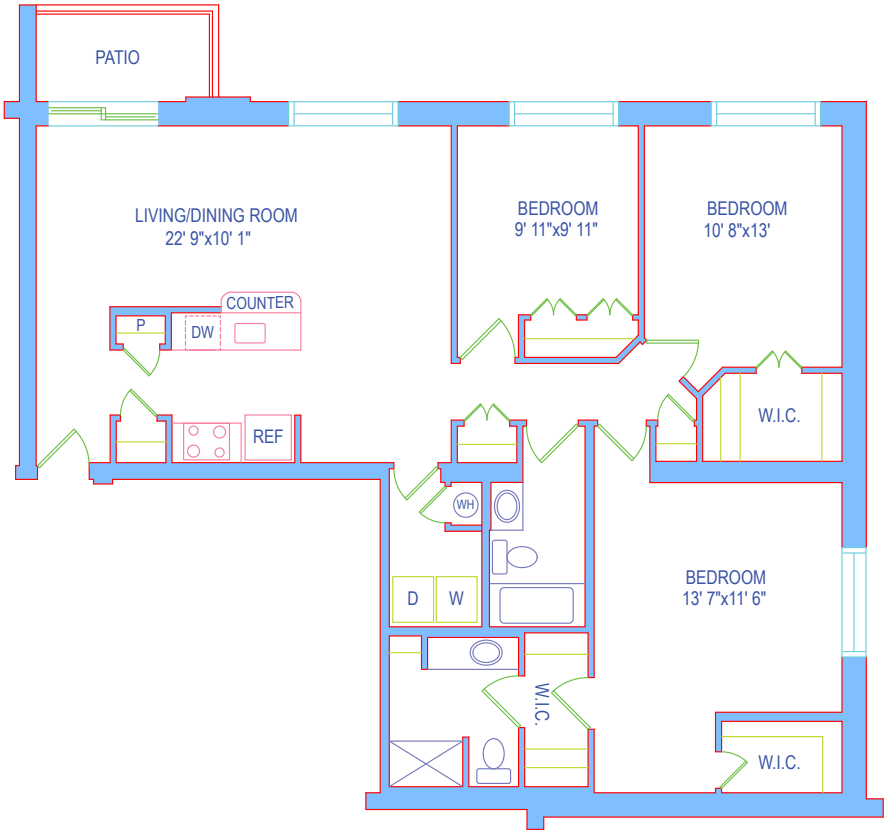

**BUILDING 3422  
RESIDENCE 3B**

**1230 SQUARE FEET**

Building # \_\_\_\_\_

Level \_\_\_\_\_

3416-3422 Spring Lane  
Falls Church, VA 22041  
703.820.8638  
Fax 703.820.3419

ColumbiaView@RentDittmar.com  
www.RentDittmar.com