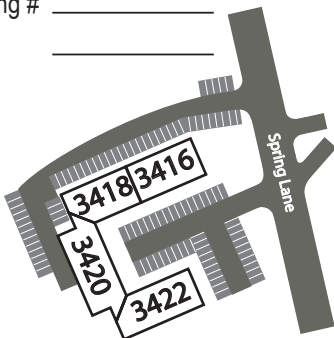

**BUILDING 3422  
RESIDENCE 3B**

**1230 SQUARE FEET**

Building # \_\_\_\_\_

Level \_\_\_\_\_

3416-3422 Spring Lane  
Falls Church, VA 22041  
703.820.8638  
Fax 703.820.3419

ColumbiaView@RentDittmar.com  
www.RentDittmar.com