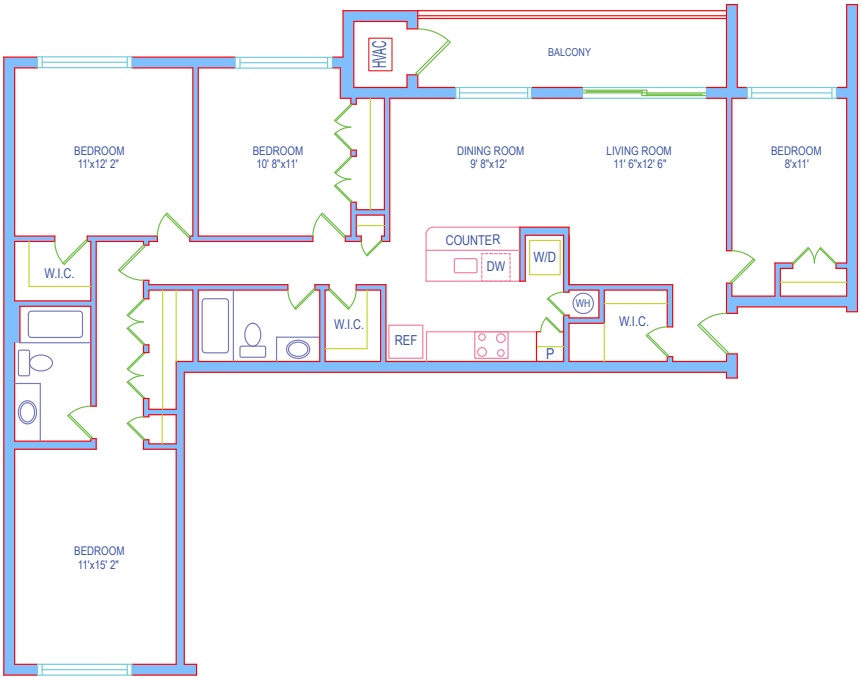

BUILDINGS 11100,02,06,08 1300 SQUARE FEET
 RESIDENCE 4A

Building # _____

Level _____

11100-11110 Cavalier Ct.
 Fairfax, VA 22030
 703.273.4907
 Fax 703.273.8414

CavalierCourt@RentDittmar.com
 www.RentDittmar.com