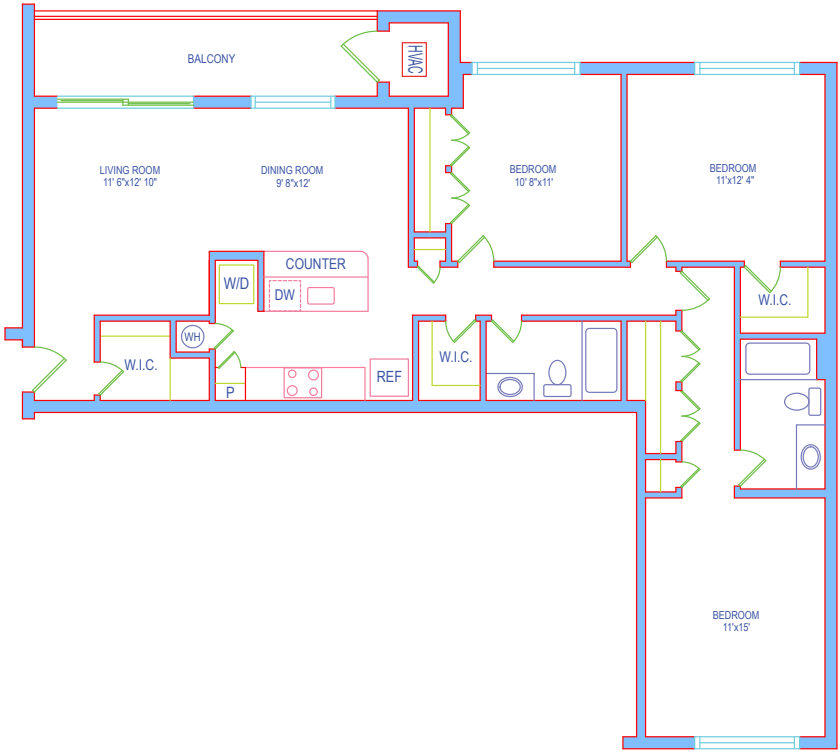

BUILDINGS 11100,02,06,08 1200 SQUARE FEET
 RESIDENCE 3B

Building # _____

Level _____

11100-11110 Cavalier Ct.
 Fairfax, VA 22030
 703.273.4907
 Fax 703.273.8414

CavalierCourt@RentDittmar.com
 www.RentDittmar.com