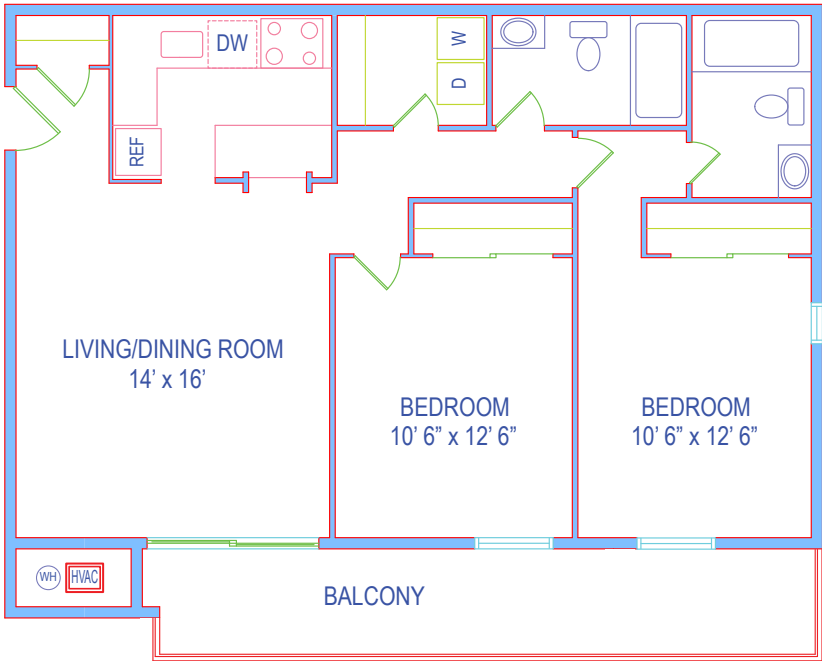

BUILDINGS 5543,5547  
RESIDENCE 2A

875 SQUARE FEET

Building # \_\_\_\_\_

Level \_\_\_\_\_

5543-5551 Columbia Pike  
Arlington, VA 22204  
703.820.7876  
Fax 703.820.3419

BartonPlace@RentDittmar.com  
www.RentDittmar.com